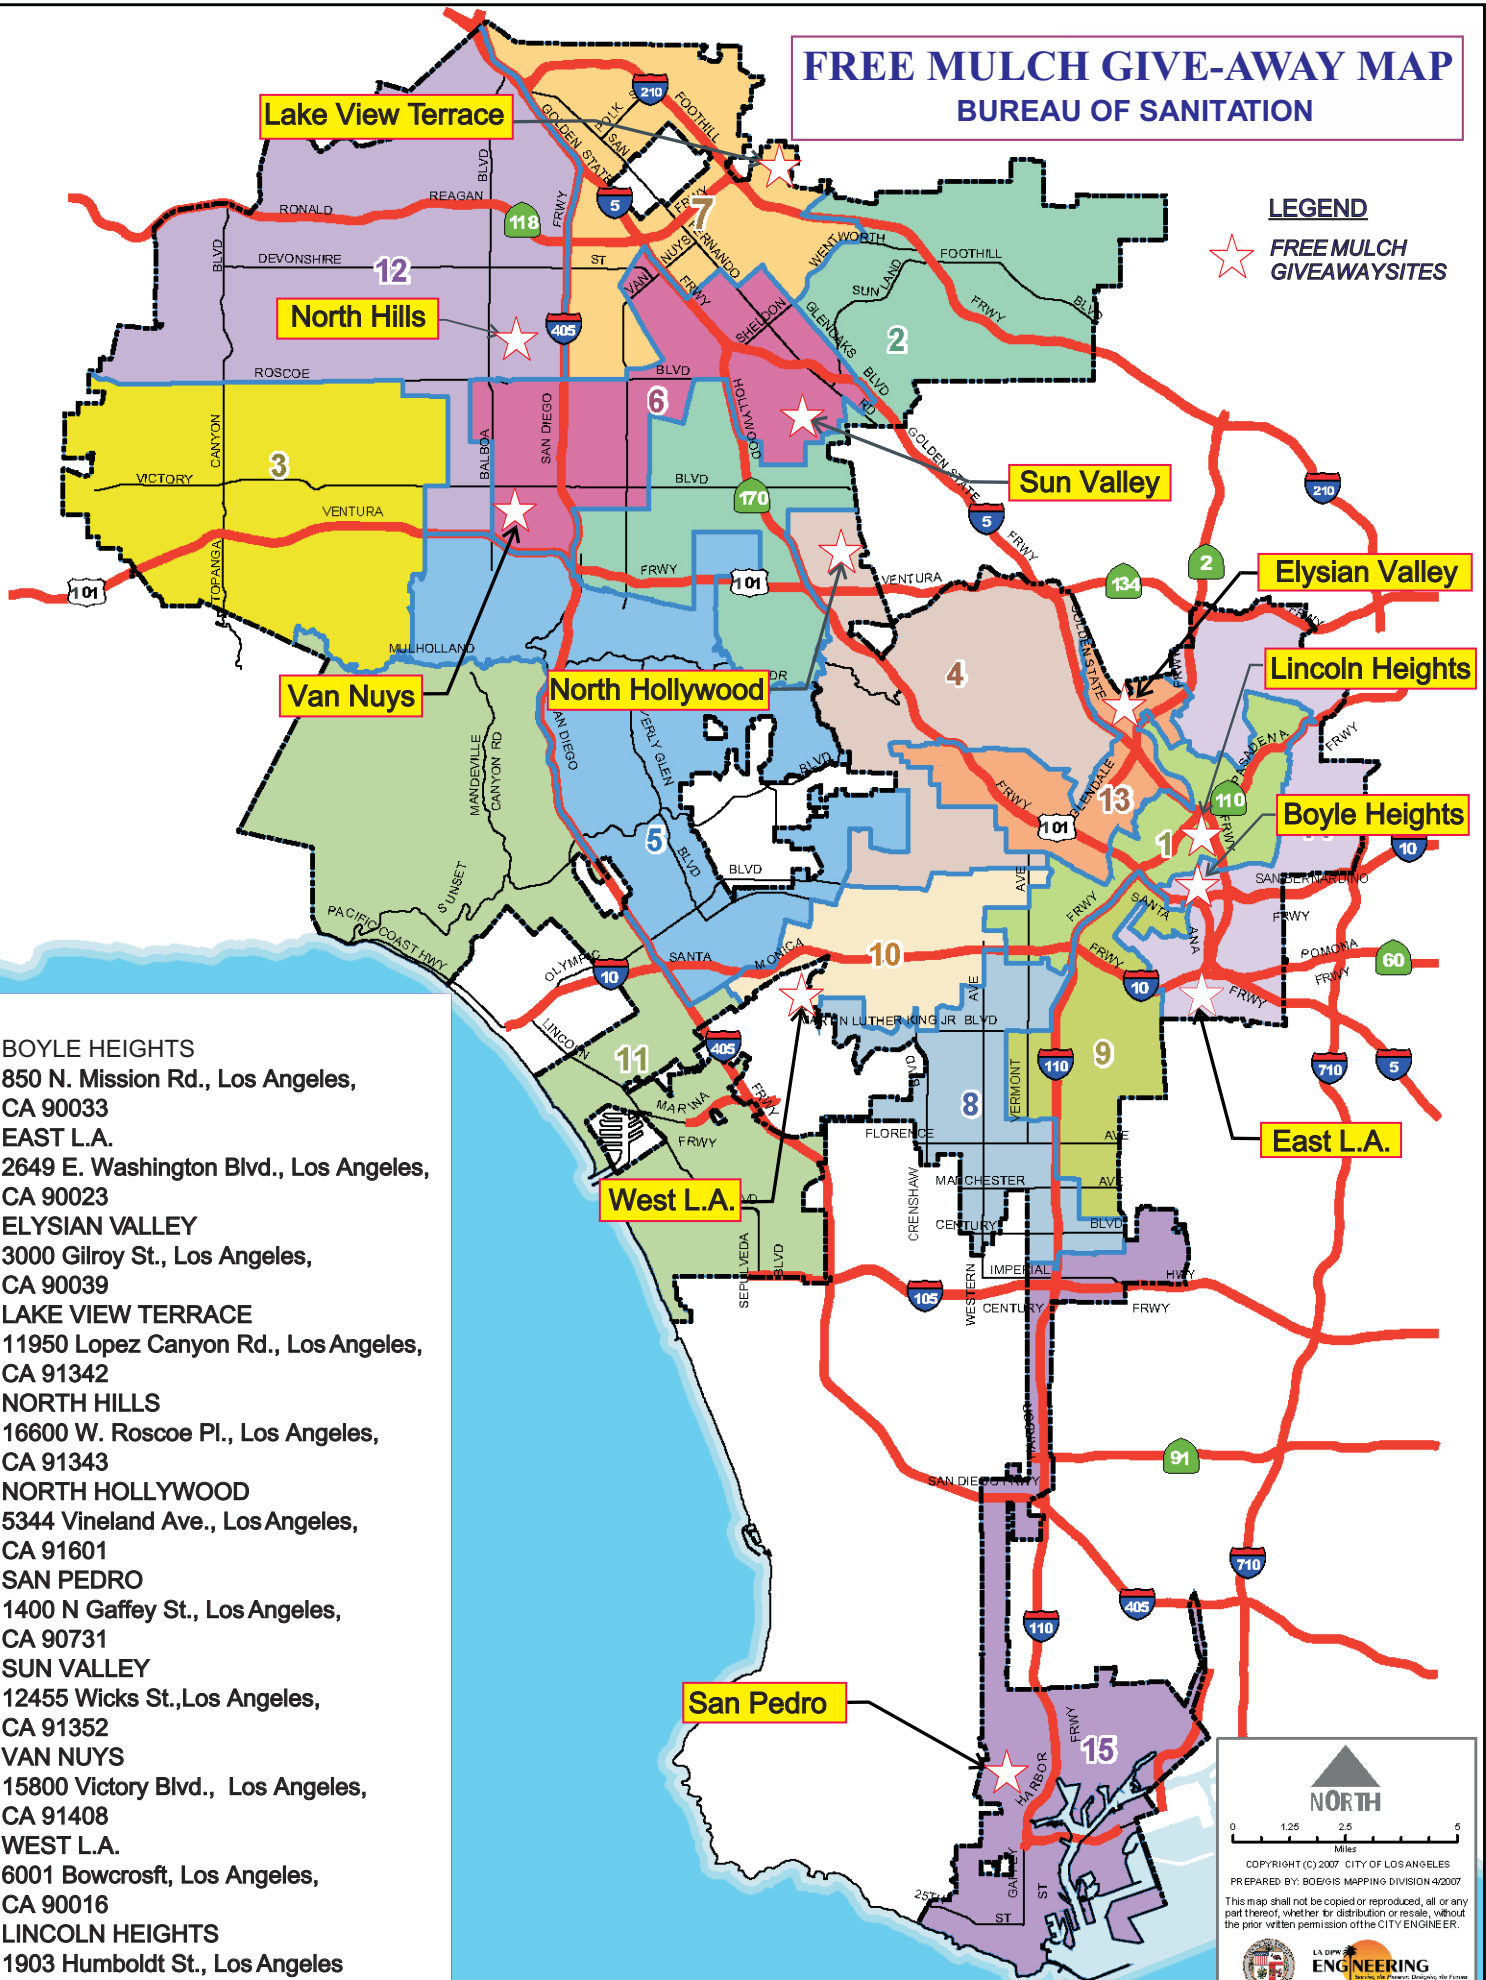

FREE MULCH GIVE-AWAY MAP

BUREAU OF SANITATION

LEGEND

★ FREE MULCH GIVEAWAYSITES

- BOYLE HEIGHTS**
850 N. Mission Rd., Los Angeles,
CA 90033
- EAST L.A.**
2649 E. Washington Blvd., Los Angeles,
CA 90023
- ELYSIAN VALLEY**
3000 Gilroy St., Los Angeles,
CA 90039
- LAKE VIEW TERRACE**
11950 Lopez Canyon Rd., Los Angeles,
CA 91342
- NORTH HILLS**
16600 W. Roscoe Pl., Los Angeles,
CA 91343
- NORTH HOLLYWOOD**
5344 Vineland Ave., Los Angeles,
CA 91601
- SAN PEDRO**
1400 N Gaffey St., Los Angeles,
CA 90731
- SUN VALLEY**
12455 Wicks St., Los Angeles,
CA 91352
- VAN NUYS**
15800 Victory Blvd., Los Angeles,
CA 91408
- WEST L.A.**
6001 Bowcroft, Los Angeles,
CA 90016
- LINCOLN HEIGHTS**
1903 Humboldt St., Los Angeles

NORTH

0 1.25 2.5 5
Miles

COPYRIGHT (C) 2007 CITY OF LOS ANGELES
PREPARED BY: BOE'S IS MAPPING DIVISION 42007

This map shall not be copied or reproduced, all or any part thereof, whether for distribution or resale, without the prior written permission of the CITY ENGINEER.